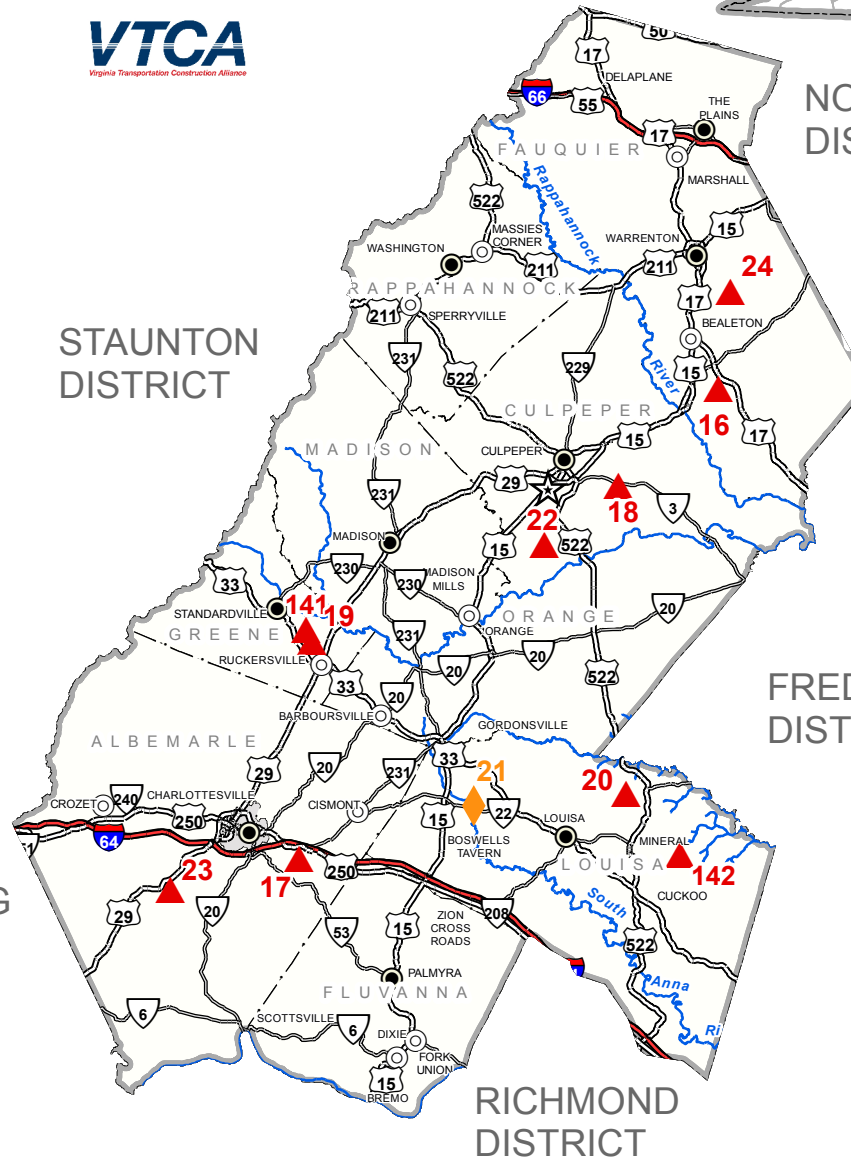

VIRGINIA TRANSPORTATION CONSTRUCTION ALLIANCE - AGGREGATE MEMBERS

CULPEPER DISTRICT

- 16 Bealeton Plant
Luck Stone Corp., www.luckstone.com
- 17 Charlottesville Plant
Luck Stone Corp., www.luckstone.com
- 18 Culpeper Plant
Luck Stone Corp., www.luckstone.com
- 19 Greene Plant
Luck Stone Corp., www.luckstone.com
- 20 Louisa Plant
Cedar Mountain Stone Corp., www.cedarmtnstone.com
- 21 Louisa Plant
Virginia Vermiculite, 540-967-2266
- 22 Mitchells Plant
Cedar Mountain Stone Corp., www.cedarmtnstone.com
- 23 Red Hill Quarry
Martin Marietta Aggregates, www.martinmarietta.com
- 24 Sanders Quarry
Vulcan Construction Materials, L.P., www.vulcanmat.com
- 141 Greene Specialty Products
Luck Stone Corp., www.luckstone.com
- 142 Louisa Yard
Martin Marietta Aggregates, www.martinmarietta.com

VDOT CONSTRUCTION DISTRICTS

NORTHERN VIRGINIA DISTRICT

STAUNTON DISTRICT

FREDERICKSBURG DISTRICT

LYNCHBURG DISTRICT

RICHMOND DISTRICT

LEGEND

- ▲ CRUSHED STONE
- DISTRIBUTION YARD
- ◆ INDUSTRIAL MINERALS
- SAND & GRAVEL