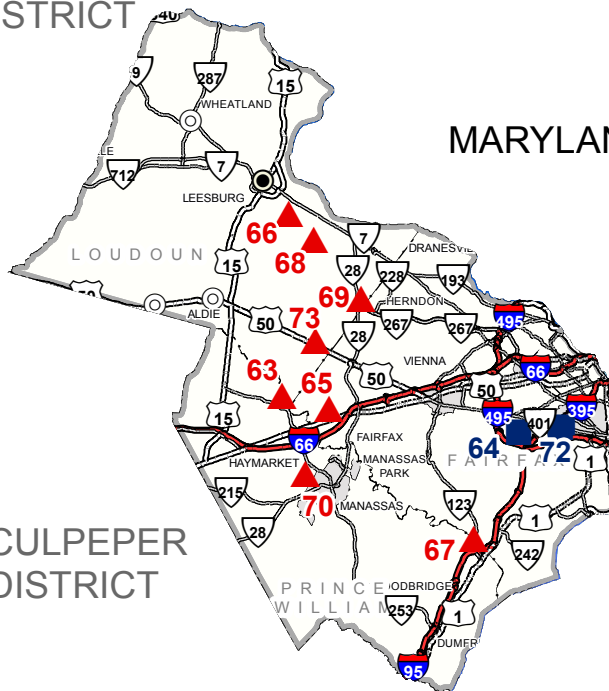

VIRGINIA TRANSPORTATION CONSTRUCTION ALLIANCE - AGGREGATE MEMBERS

NORTHERN VIRGINIA DISTRICT

- 63 Bull Run Plant
Luck Stone Corp., www.luckstone.com
- 64 Edsall Road Sales Yard
Vulcan Construction Materials, L.P., www.vulcanmat.com
- 65 Fairfax Plant
Luck Stone Corp., www.luckstone.com
- 66 Goose Creek Plant
Luck Stone Corp., www.luckstone.com
- 67 Graham VA - II Quarry
Vulcan Construction Materials, L.P., www.vulcanmat.com
- 68 Leesburg Plant
Luck Stone Corp., www.luckstone.com
- 69 Loudoun Quarries
Chantilly Crushed Stone, Inc., www.gudelskygroup.com
- 70 Manassas Quarry
Vulcan Construction Materials, L.P., www.vulcanmat.com
- 72 Van Dom Sales Yard
Vulcan Construction Materials, L.P., www.vulcanmat.com
- 73 Chantilly Plant
Chantilly Crushed Stone, Inc., www.gudelskygroup.com

VDOT CONSTRUCTION DISTRICTS

STAUNTON DISTRICT

MARYLAND

LEGEND

- ▲ CRUSHED STONE
- DISTRIBUTION YARD
- ◆ INDUSTRIAL MINERALS
- SAND & GRAVEL

CULPEPER DISTRICT

FREDERICKSBURG DISTRICT

Miles