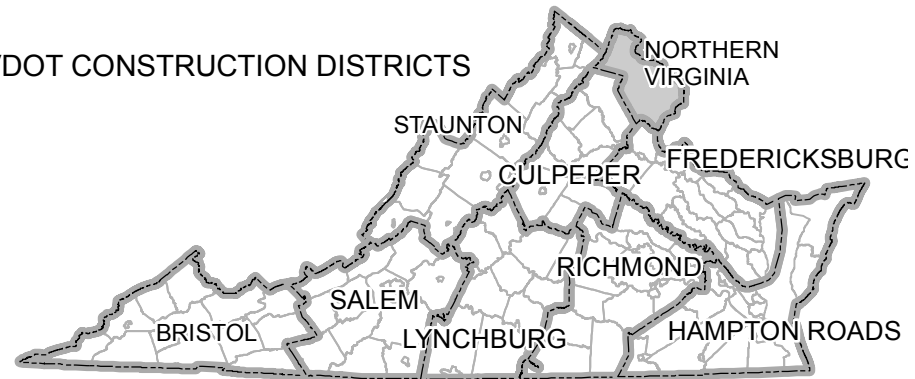

VIRGINIA TRANSPORTATION CONSTRUCTION ALLIANCE - AGGREGATE MEMBERS

NORTHERN VIRGINIA DISTRICT

- 63 Bull Run Plant
Luck Stone Corp., www.luckstone.com
- 64 Edsall Road Sales Yard
Vulcan Construction Materials, L.P., www.vulcanmat.com
- 65 Fairfax Plant
Luck Stone Corp., www.luckstone.com
- 66 Goose Creek Plant
Luck Stone Corp., www.luckstone.com
- 67 Graham VA - II Quarry
Vulcan Construction Materials, L.P., www.vulcanmat.com
- 68 Leesburg Plant
Luck Stone Corp., www.luckstone.com
- 69 Loudoun Quarries
Chantilly Crushed Stone, Inc., www.gudelskygroup.com
- 70 Manassas Quarry
Vulcan Construction Materials, L.P., www.vulcanmat.com
- 72 Van Dom Sales Yard
Vulcan Construction Materials, L.P., www.vulcanmat.com
- 73 Chantilly Plant
Chantilly Crushed Stone, Inc., www.gudelskygroup.com

VDOT CONSTRUCTION DISTRICTS

STAUNTON DISTRICT

MARYLAND

LEGEND

- ▲ CRUSHED STONE
- DISTRIBUTION YARD
- ◆ INDUSTRIAL MINERALS
- SAND & GRAVEL

CULPEPER DISTRICT

FREDERICKSBURG DISTRICT

Miles